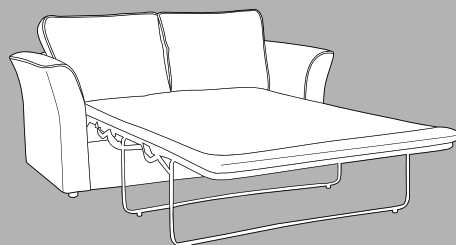

Cover 1:
Costa Putty

Nexus Sofa Bed

Available Pieces: 120cm Standard Sofa bed (2SB)

H: 90cm W: 170cm D: 86cm
Weight: 78.5kg

Open depth: 220cm

Dimensions: Height x Width x Depth

Please note: All dimensions are approximate. Allow tolerance of +/- 2.5cm.
Colours represented are to be used as a guide only. Please refer to manufacturers swatch for a more accurate colour match.

STANDARD ACTION & FOAM MATTRESS

A three fold metal action with a sprung 'polyprop' base. Complemented by a high performance foam mattress. For occasional use only.

Mattress Thickness: 6cm

Mattress Length: 185cm

3 fold action is 140Kg total max occupancy weight

120cm sofa bed:

2S	
(2SB)	

Mattress Width: 113cm

Foot option
GLIDES

See terms & conditions

16/01/2015